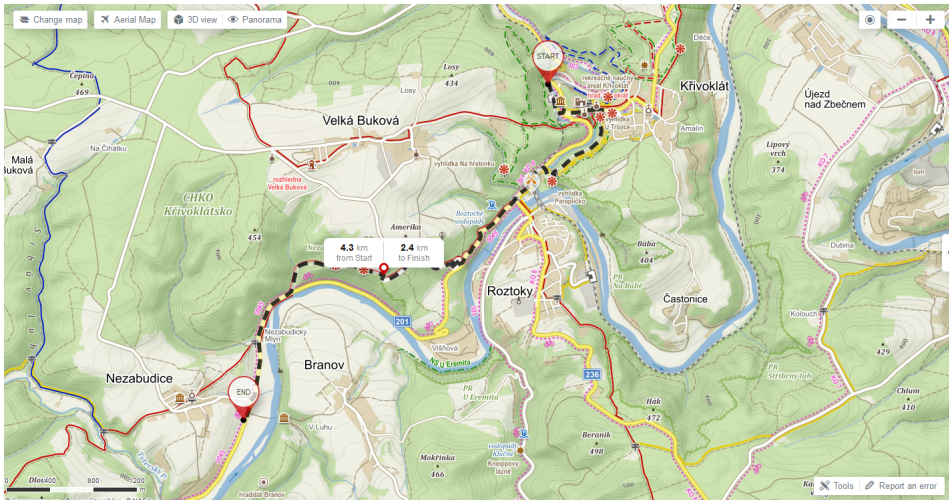

Saturday whole day trip - variant B