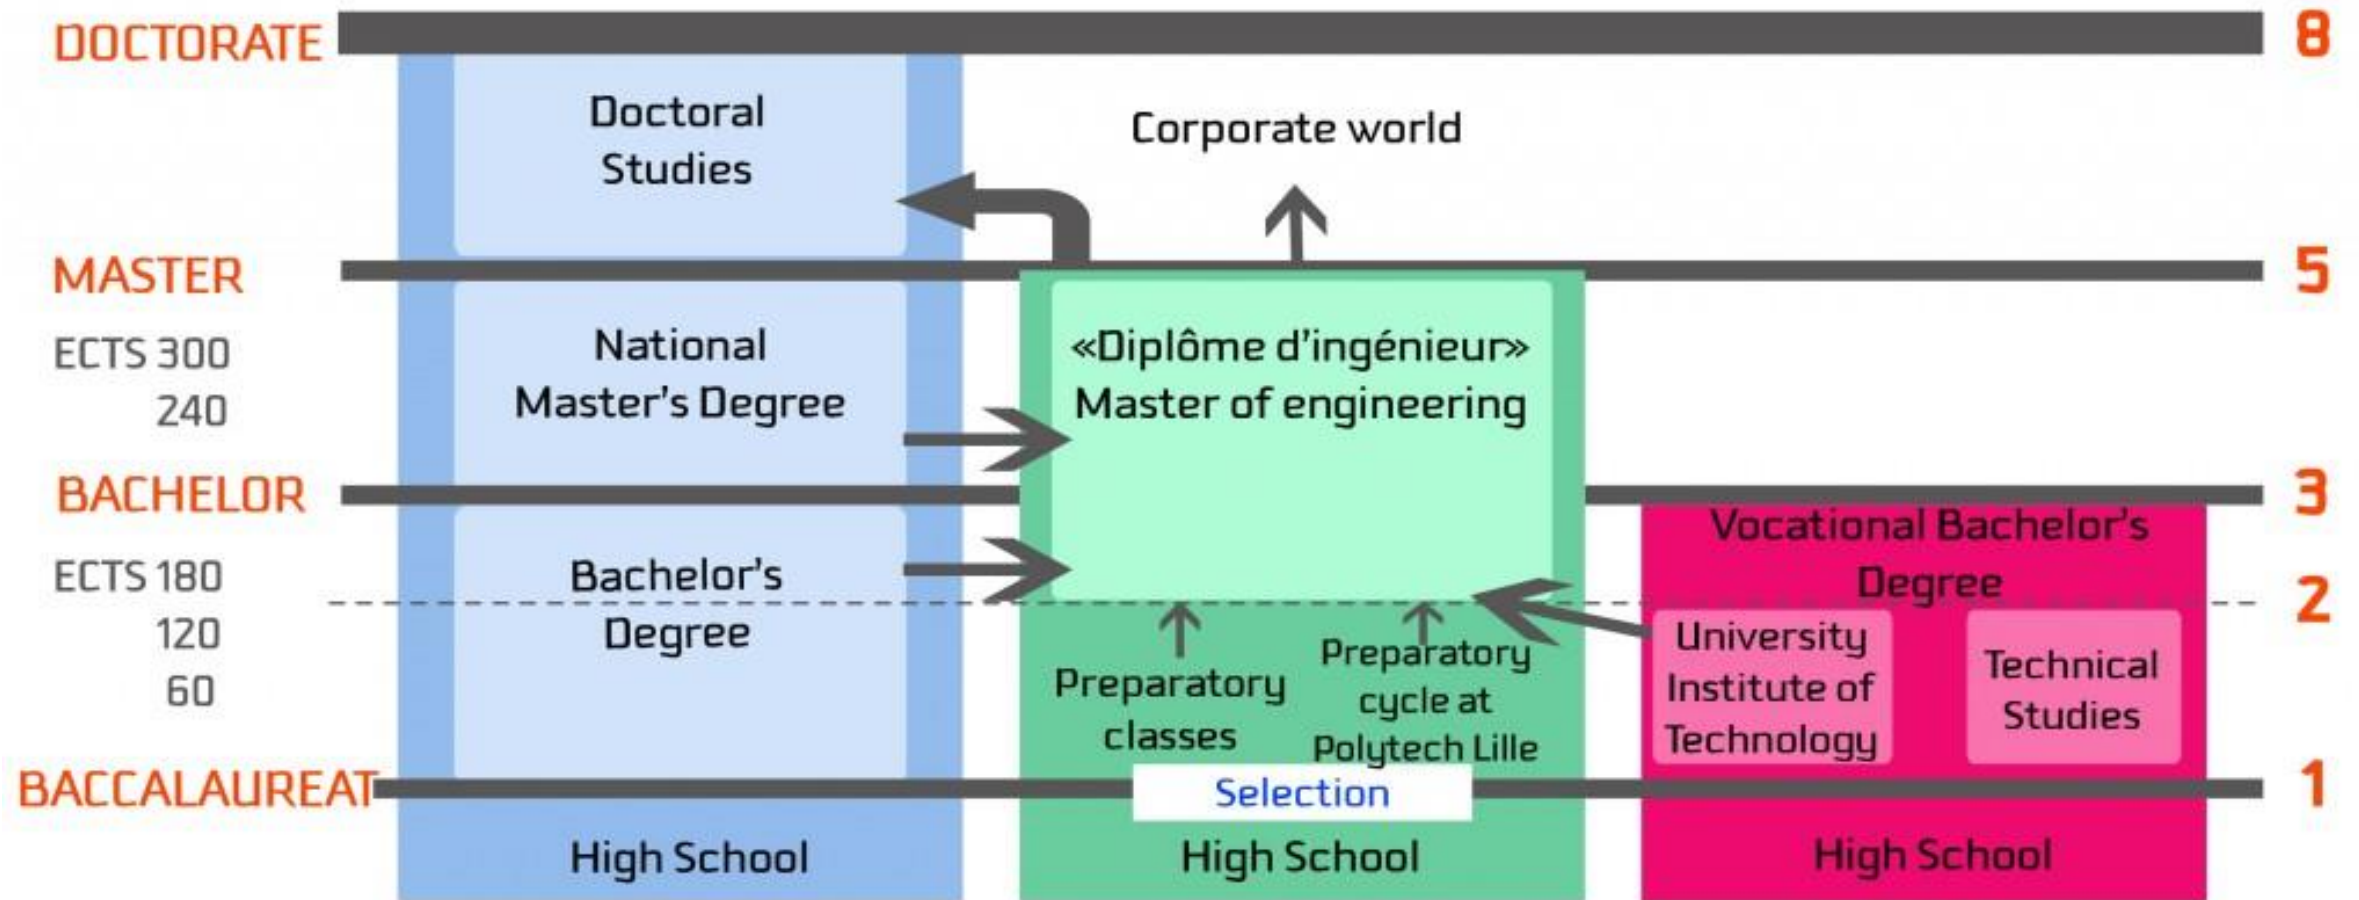

Erasmus in Grenoble

Jan Zavadil

French Higher Education System

Grenoble INP

- Grenoble, Valence
- 5300 students
- 8 écoles

ENSIMAG

- École nationale supérieure d'informatique et de mathématiques appliquées
- Master of Science in Industrial and Applied Mathematics

Object oriented & software design

Signal and Image processing

Francais langue etrangere

Geometric modelling

Applied probability and statistics

Computing science for big data and HPC

Numerical optimization

Statistical analysis and document mining